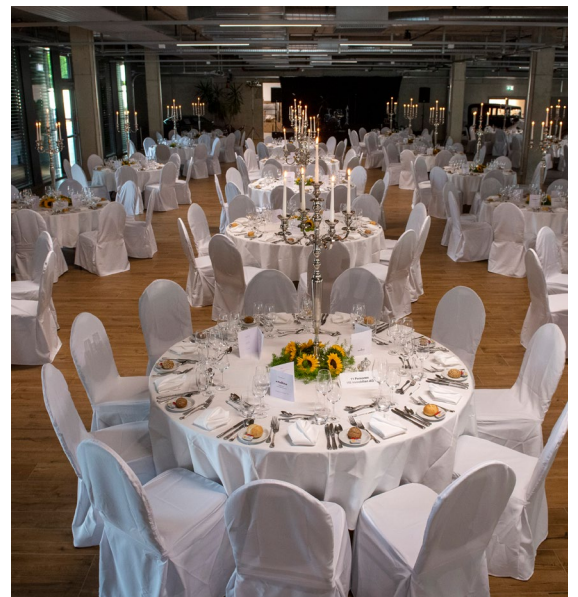

ENJOY

The dishes are well combined, prepared and served with a lot of heart and passion. All you need to do is enjoy! No matter what's the occasion, in consideration of your budget, we will define with you a delicious menu. We would be more than happy to inform you about your options and looking forward to welcoming you for an informative appointment.